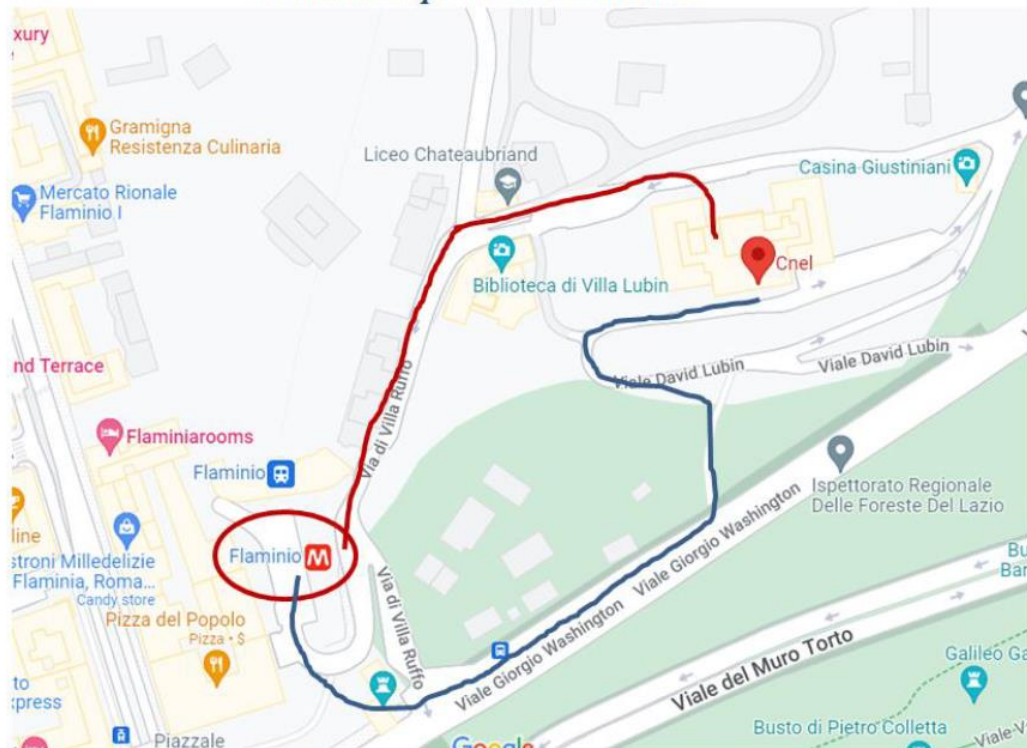

FAIRMODE Plenary Meeting | Logistic information

Roma, 02-03/03/2023

Meeting venue

The meeting will take place at the Institutional Building of the [National Council for Economics and Labor \(CNEL\)](#), located in [viale David Lubin n.2 – Roma](#), within the Borghese Gardens. The venue is easily achievable from the metro station FLAMINIO (line A, red line), in about 10 min. walking from the exit of the station both through Via di Villa Ruffo and Viale George Washington within the Borghese Gardens.

Location map CNEL Villa Lubin

The Flaminio Square is also served by a large number of bus lines.

Access to the CNEL building

Access to the CNEL building is allowed to the registered participants only. The access badge is given upon presentation of a personal ID (passport). The NON-EU participants have to send a copy of the passport in advance of the meeting.

All the information can be found on <https://www.atac.roma.it/en/home>

Airport Connections

The Leonardo Da Vinci Airport, located at Fiumicino (FCO), about 30 km West of Rome, on the coast, is connected with Rome by two different Railway lines:

[Direct train](#) (no-stop) from the airport to the Main Railway Station Termini (about 30 min running time, with programmed departures every 15 minutes, connections with Subway Lines A and B).

REGIONAL TRAIN FL1 (directed to Fara Sabina) (*ticket 8.00 Euro*)